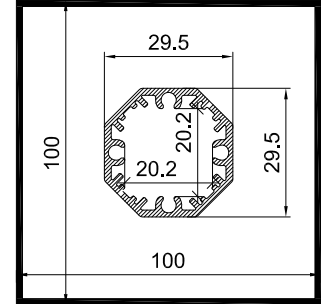

Color 

Unit: mm

Features:

1. Model: HL-A012
2. Material: AL6063+PC
3. Surface: Anodized/Painting
4. Lighting source width: 10mm
5. Length: 4m/max
6. Installation: For offices, conference rooms, supermarkets, home lighting, etc.

Accessory:

End cap

Suspended Rope

Connector

Aluminum Profile

Installation:

Note: the blue line is part of the plug