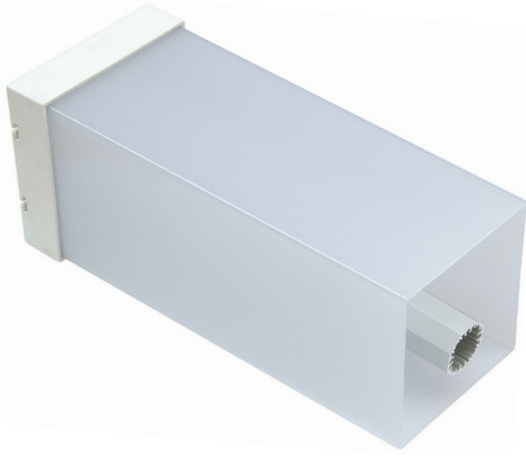

Color 

Unit: mm

Features:

1. Model: HL-A012
2. Material: AL6063+PC
3. Surface: Anodized/Painting
4. Lighting source width: 10mm
5. Length: 4m/max
6. Installation: For offices, conference rooms, supermarkets, home lighting, etc.

Accessory:

End cap

Suspended Rope

Connector

Aluminum Profile

Installation:

Note: the blue line is part of the plug